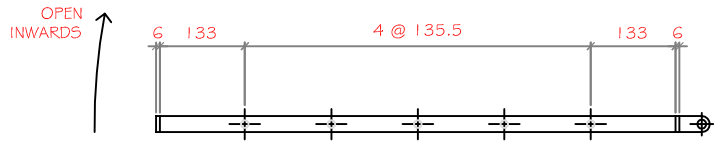

ELEVATION

PLAN ON A - A

2 x GATE HINGE

1 x GATE CATCH

'THE RACECOURSE RANGE'
 TYPE - AINTREE SINGLE.
 OPENING SIZE - 91.5cm (3'-0").
 FINISH - HOT DIPPED GALVANISED.

NOTE: ALL GATES SHOWN HINGED RIGHT, OPEN INWARDS (VIEWED FROM OUTSIDE)