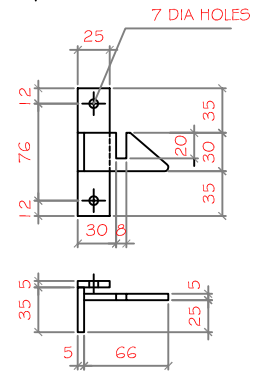

ELEVATION

PLAN ON A - A

2 x GATE HINGE

1 x GATE CATCH

'THE RACECOURSE RANGE'
 TYPE - AINTREE SINGLE.
 OPENING SIZE - 91.5cm (3'-0").
 FINISH - HOT DIPPED GALVANISED.

NOTE: ALL GATES SHOWN HINGED RIGHT, OPEN INWARDS (VIEWED FROM OUTSIDE)