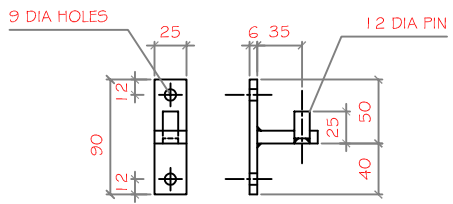

ELEVATION

PLAN ON A - A

2 x GATE HINGE

1 x GATE CATCH

'THE RACECOURSE RANGE'
 TYPE - AINTREE SINGLE.
 OPENING SIZE - 91.5cm (3'-0").
 FINISH - HOT DIPPED GALVANISED.

NOTE: ALL GATES SHOWN HINGED RIGHT, OPEN INWARDS (VIEWED FROM OUTSIDE)